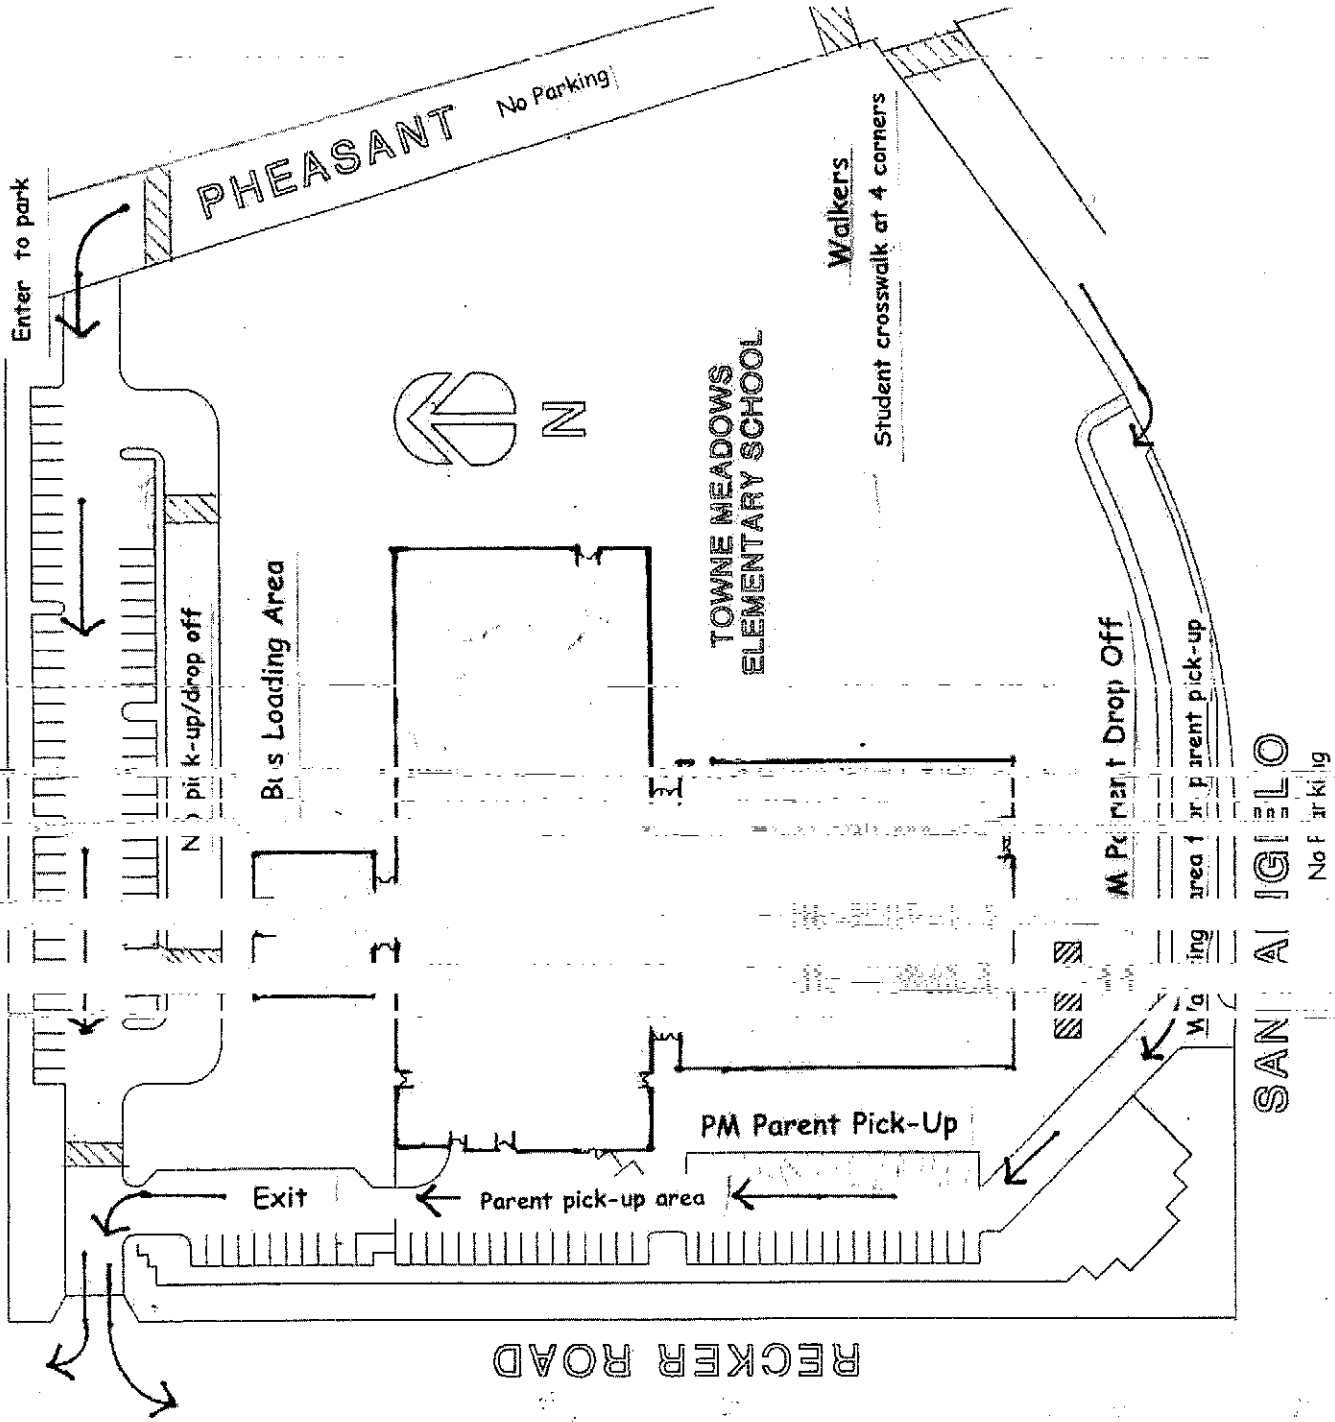

No Entrance

8-9AM and 3-4PM

Enter to park

Parent pick-up/drop off

Bus Loading Area

TOWNE MEADOWS
ELEMENTARY SCHOOL

Walkers

Student crosswalk at 4 corners

M Parent Drop Off

Parent pick-up

SAN ANGELO

No Parking

PM Parent Pick-Up

Exit

Parent pick-up area

RECKER ROAD